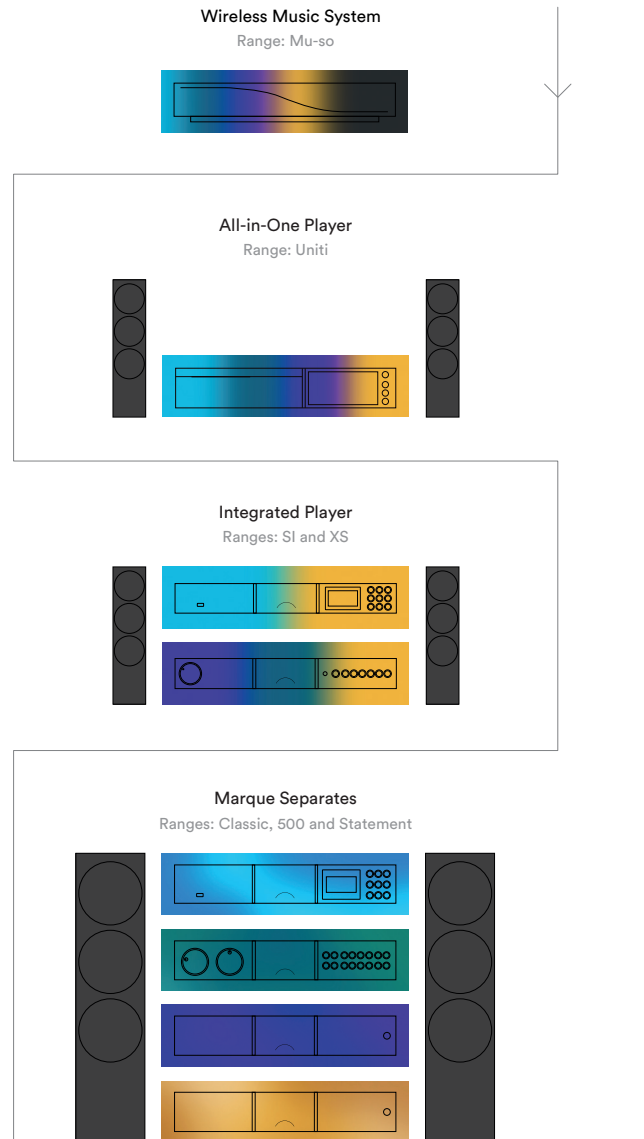

Naim Product Portfolio

Wireless Music System

Your journey into the Naim family starts with the Mu-so range of wireless music systems, which combine stunning style with award-winning audio. With compact and full-size options to suit any room, Mu-so systems deliver a world of music streaming and radio stations, plus a boost for your TV sound. Enjoy them on their own or as part of a multi-room system for the ultimate in whole-house entertainment.

All-in-One Player

The Award-winning Uniti family of music-streaming players is the smart but simple way to enjoy music, radio and better TV sound in any or every room. Class-leading performance combines with excellent build quality and usability, wrapped in a beautiful British design that will give you years of entertainment. Choose from the compact Uniti Atom, the CD-playing Uniti Star and the range-topping Uniti Nova. Just add the speakers of your choice, and enjoy. Prefer to listen alone? Escape into a world of high-quality music with the new Uniti Atom Headphone Edition, optimised to make the most of your headphones

Integrated Player

Our two-box systems will take you on your first journey into the world of high-end audio. A Naim hi-fi with an integrated amplifier at its core will get straight to the heart of your music, reproducing complex rhythms and demanding dynamics with all the drive and clarity you would expect from us.

Marque Separates

Their intrinsic quality is where our reference high-fidelity separates steal the spotlight and allow you to create your perfect musical space. Steeped in the knowledge, heritage of design and engineering excellence, our range of separates systems handbuilt in the UK capture the difference between listening to a simple recording of sound and actually being able to experience the reality of the musical performance, as the original artist intended.

Statement

Hand crafted for pure musical performance, Statement is the pinnacle of Naim's engineering knowledge and artistry. The ground-breaking series comprises the NAC S1 preamplifier and NAP S1 mono power amplifiers.